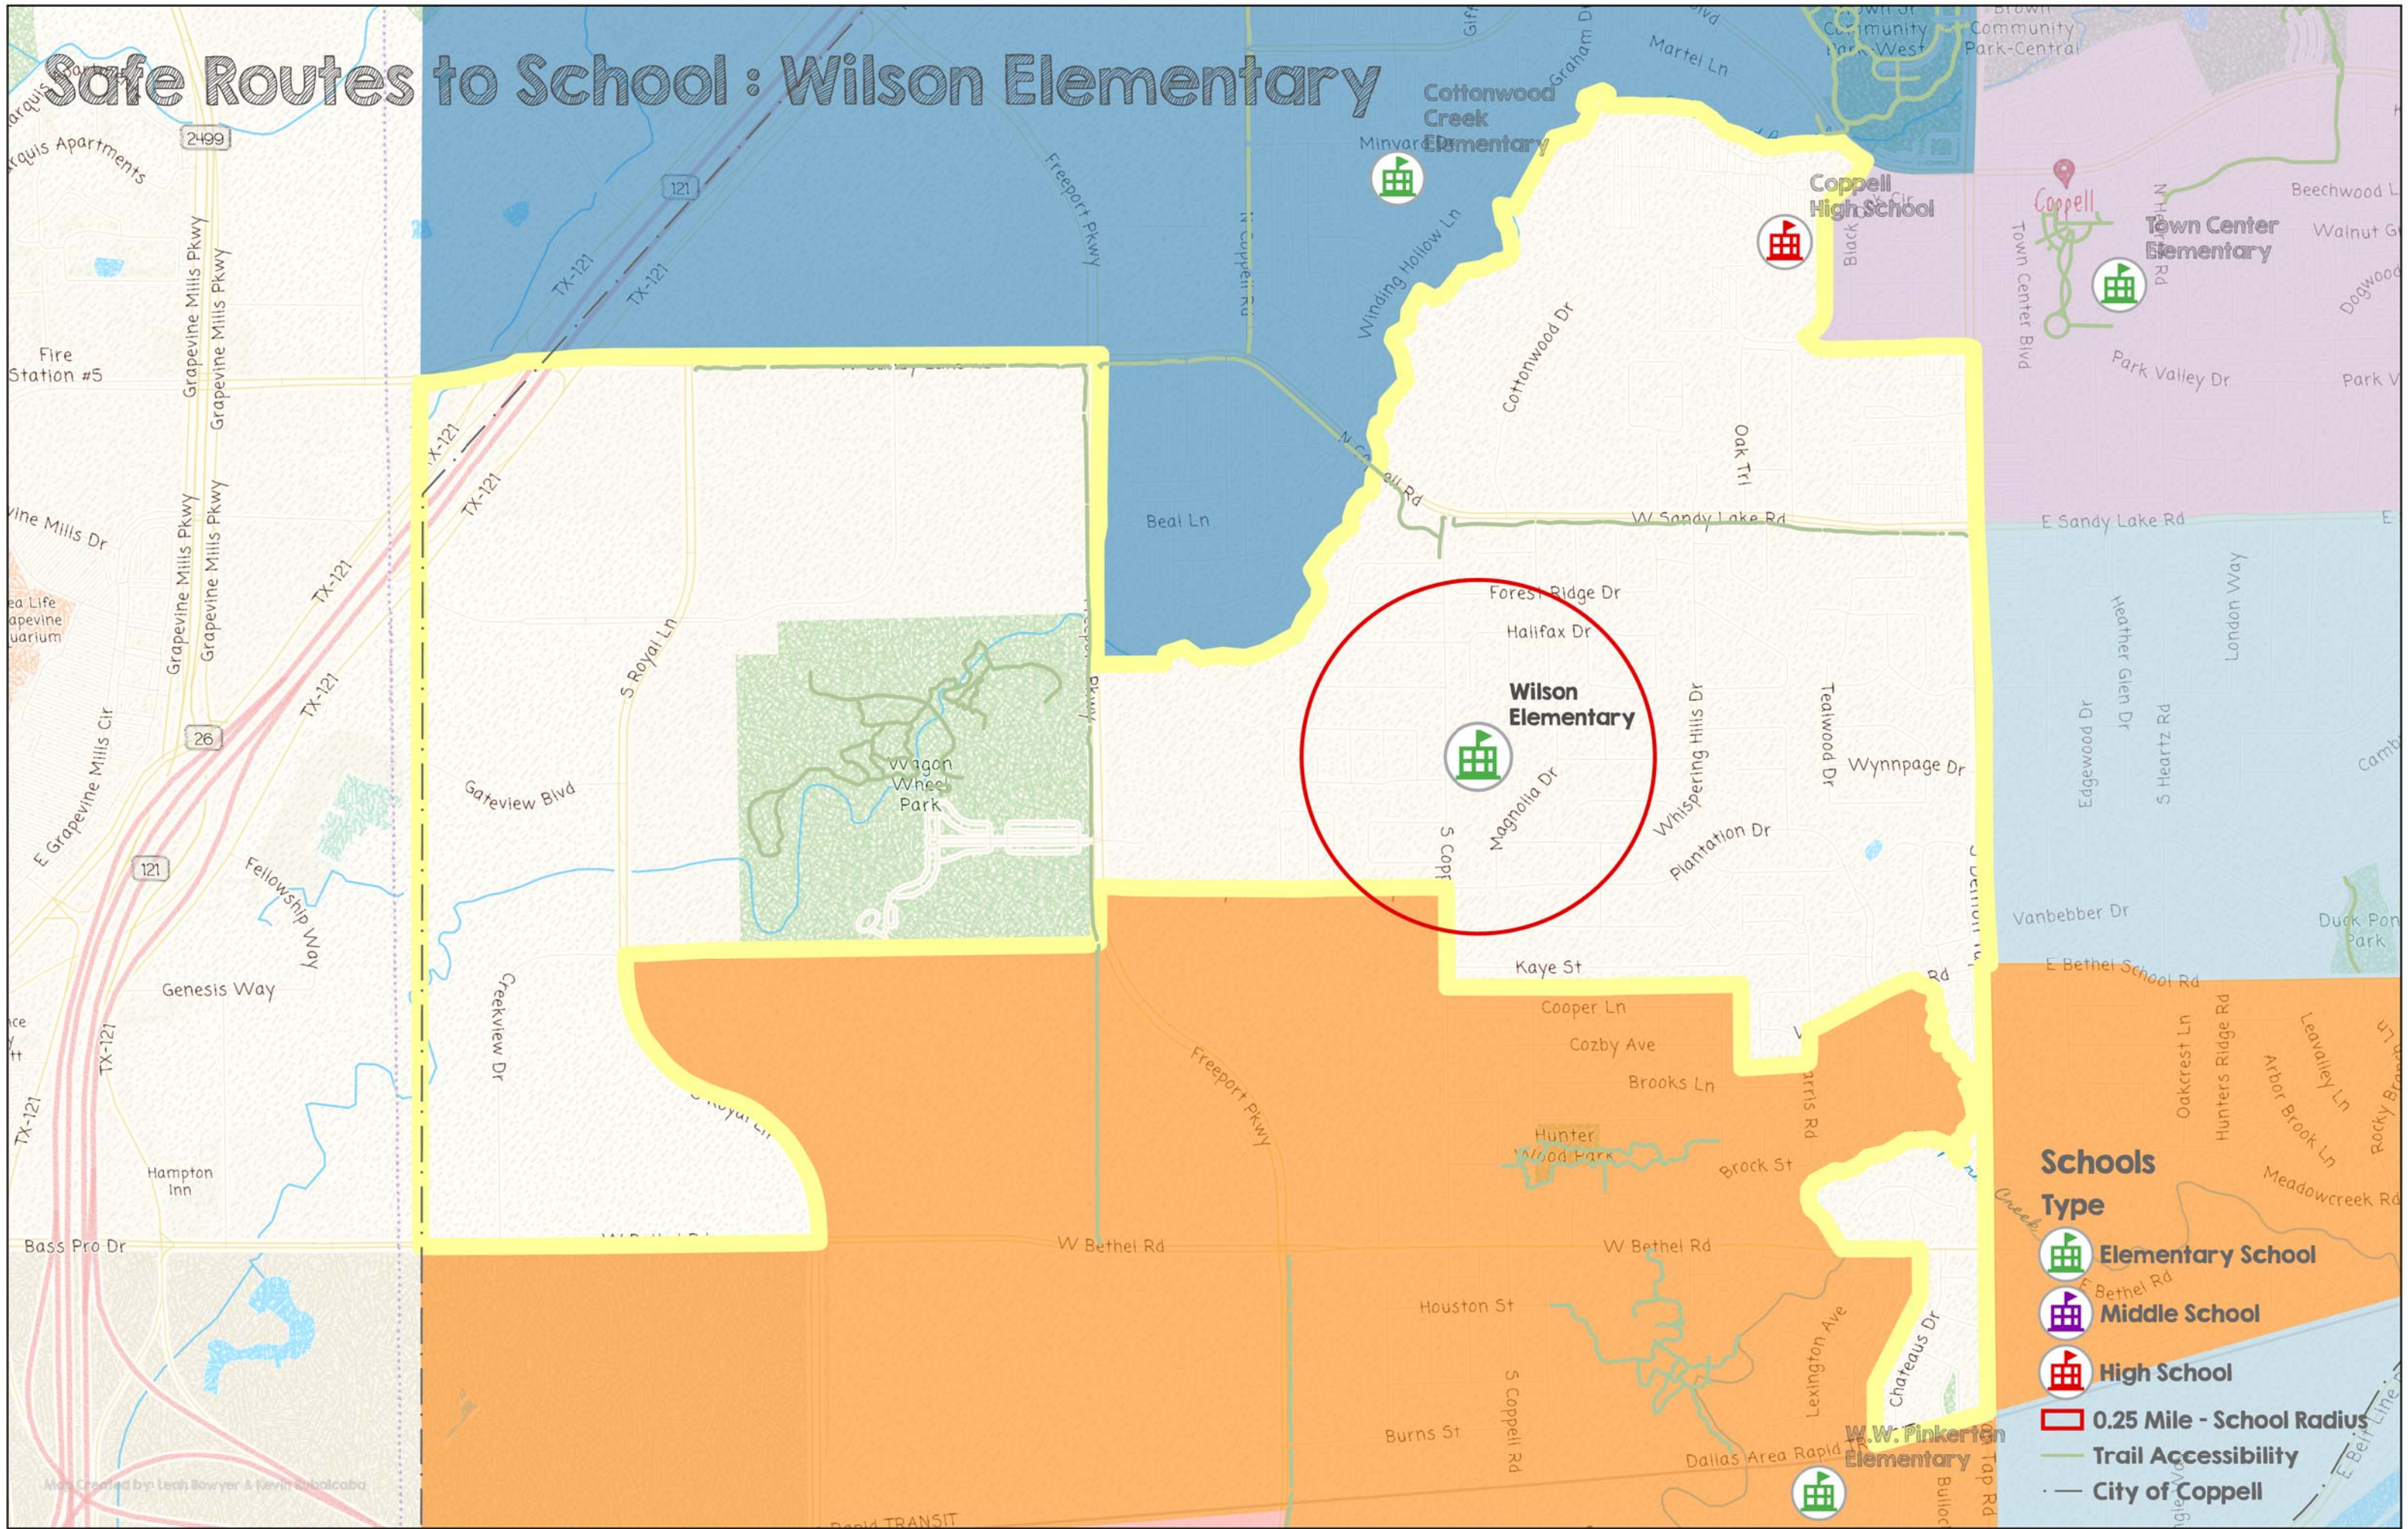

Safe Routes to School : Wilson Elementary

Map Created by Leah Sawyer & Kevin Subalcaza