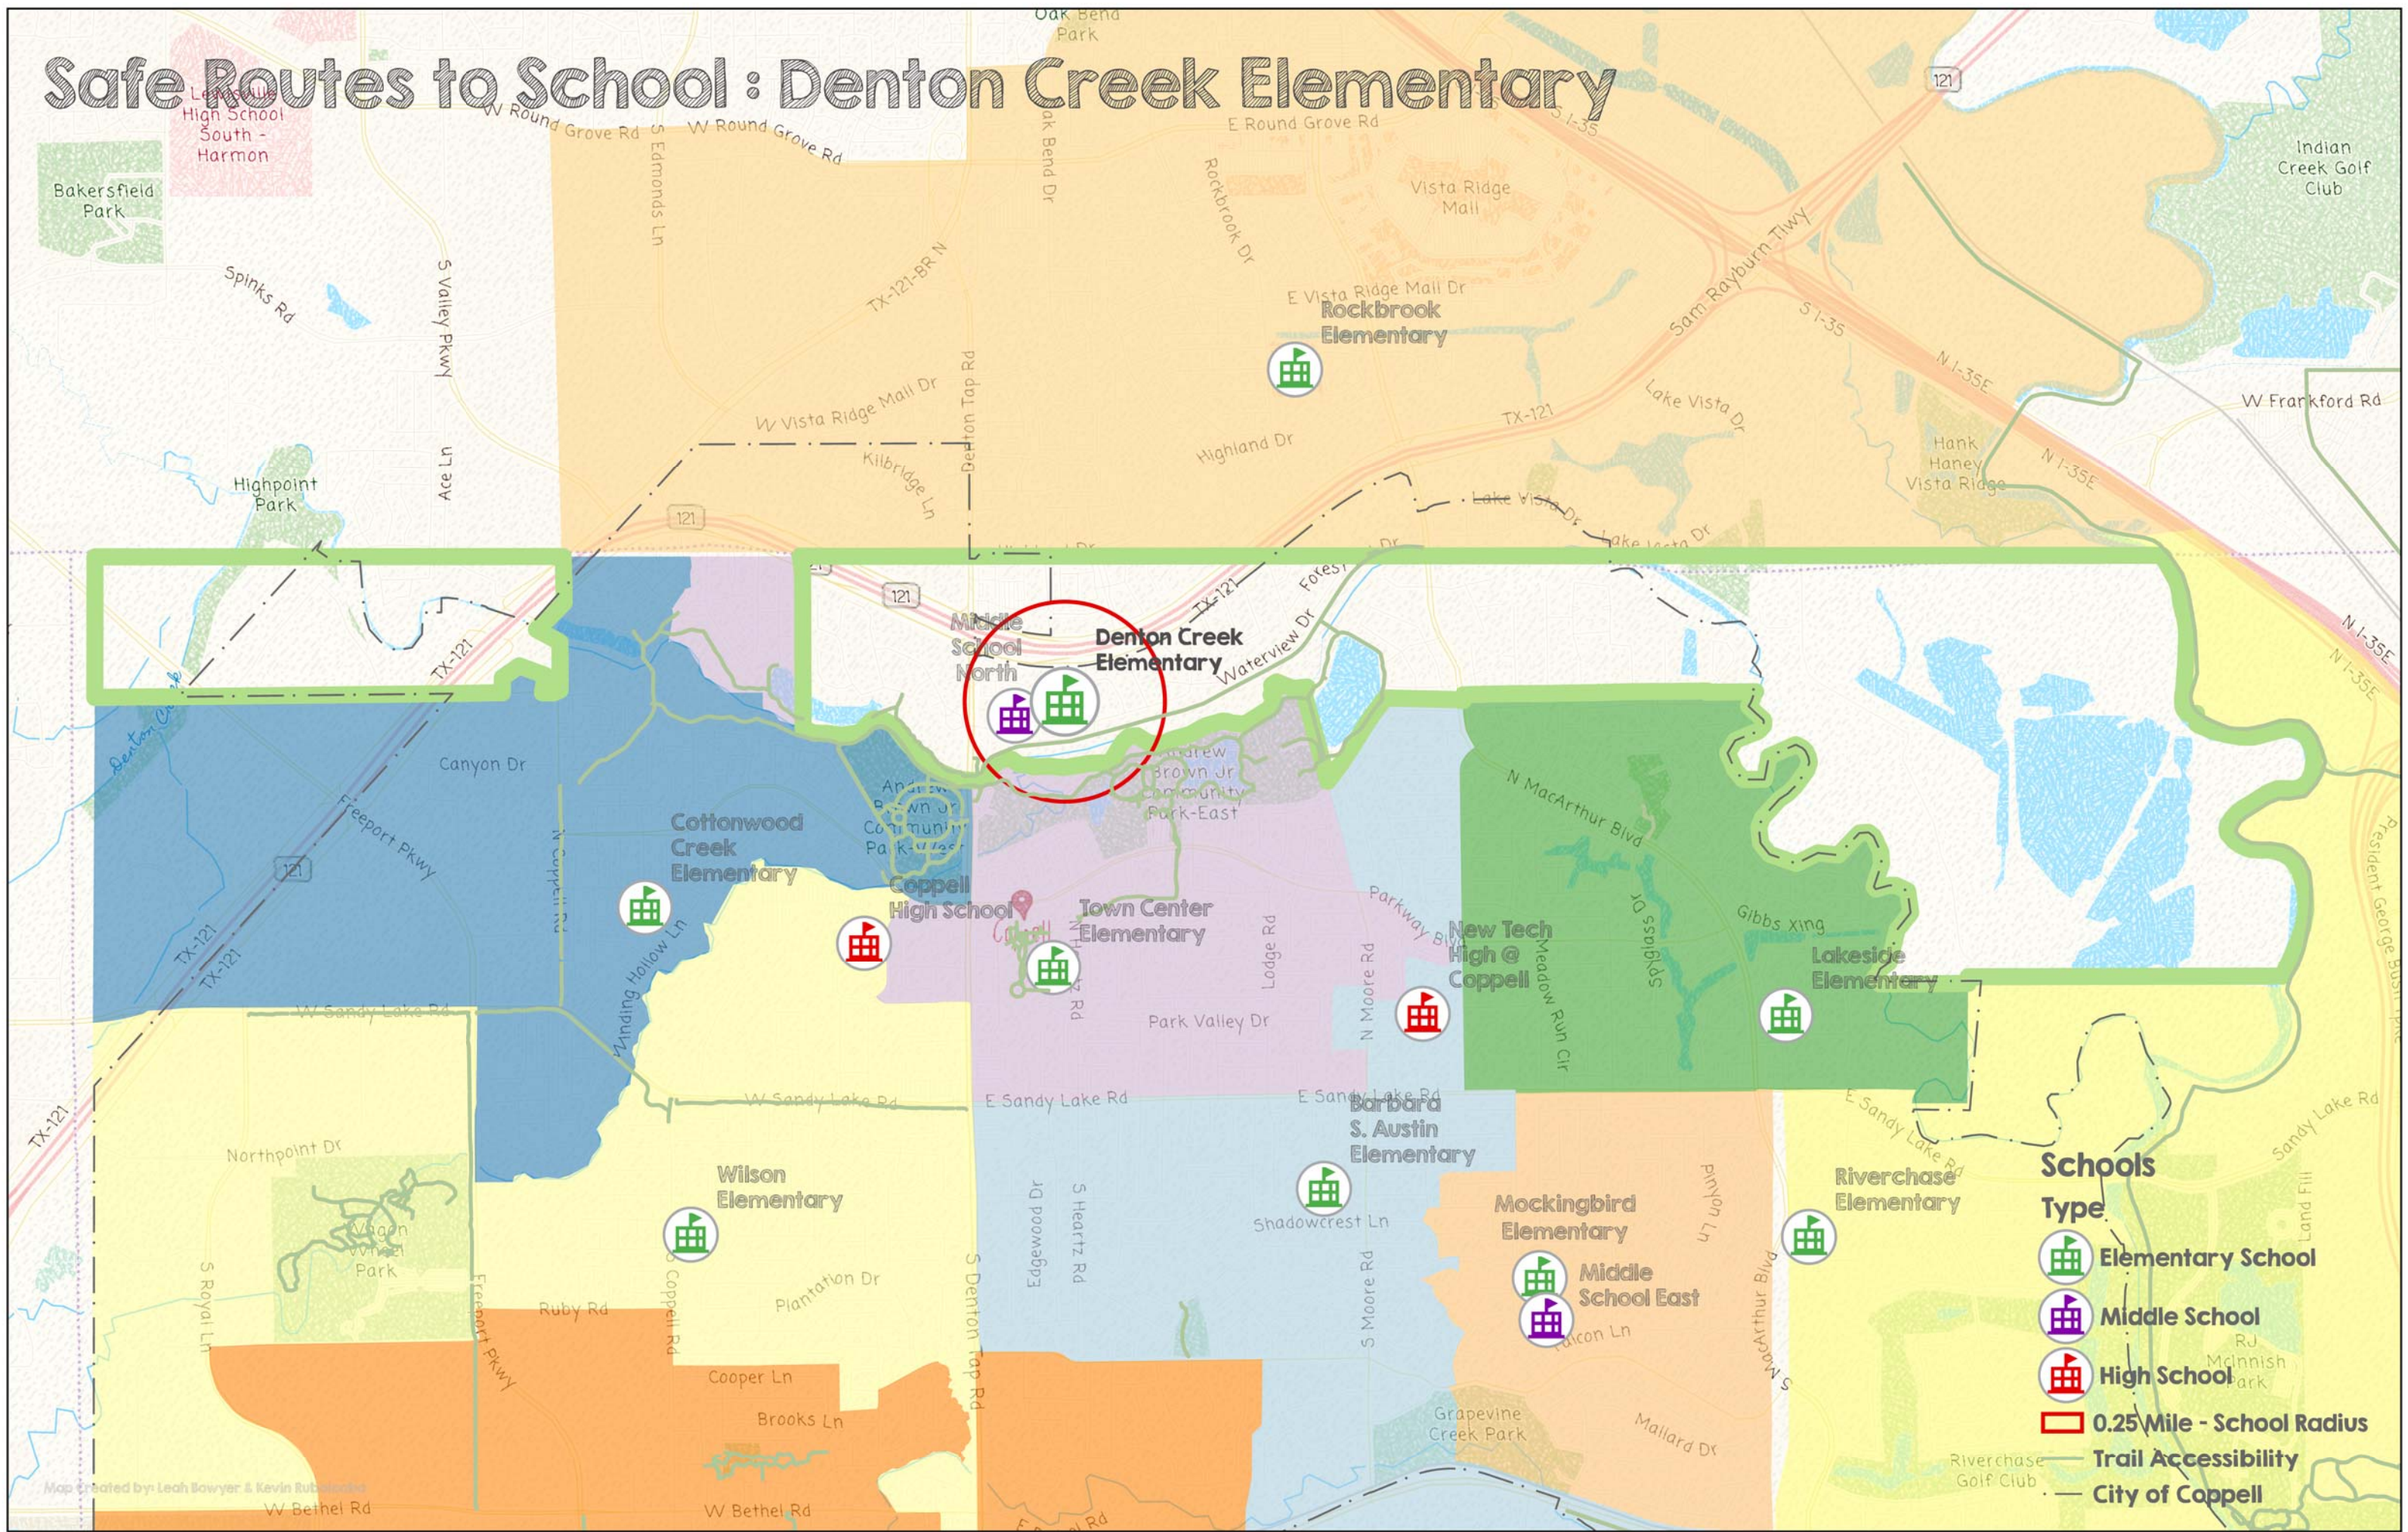

Safe Routes to School : Denton Creek Elementary

Schools

Type

-  Elementary School
-  Middle School
-  High School

 0.25 Mile - School Radius

 Trail Accessibility

 City of Coppell