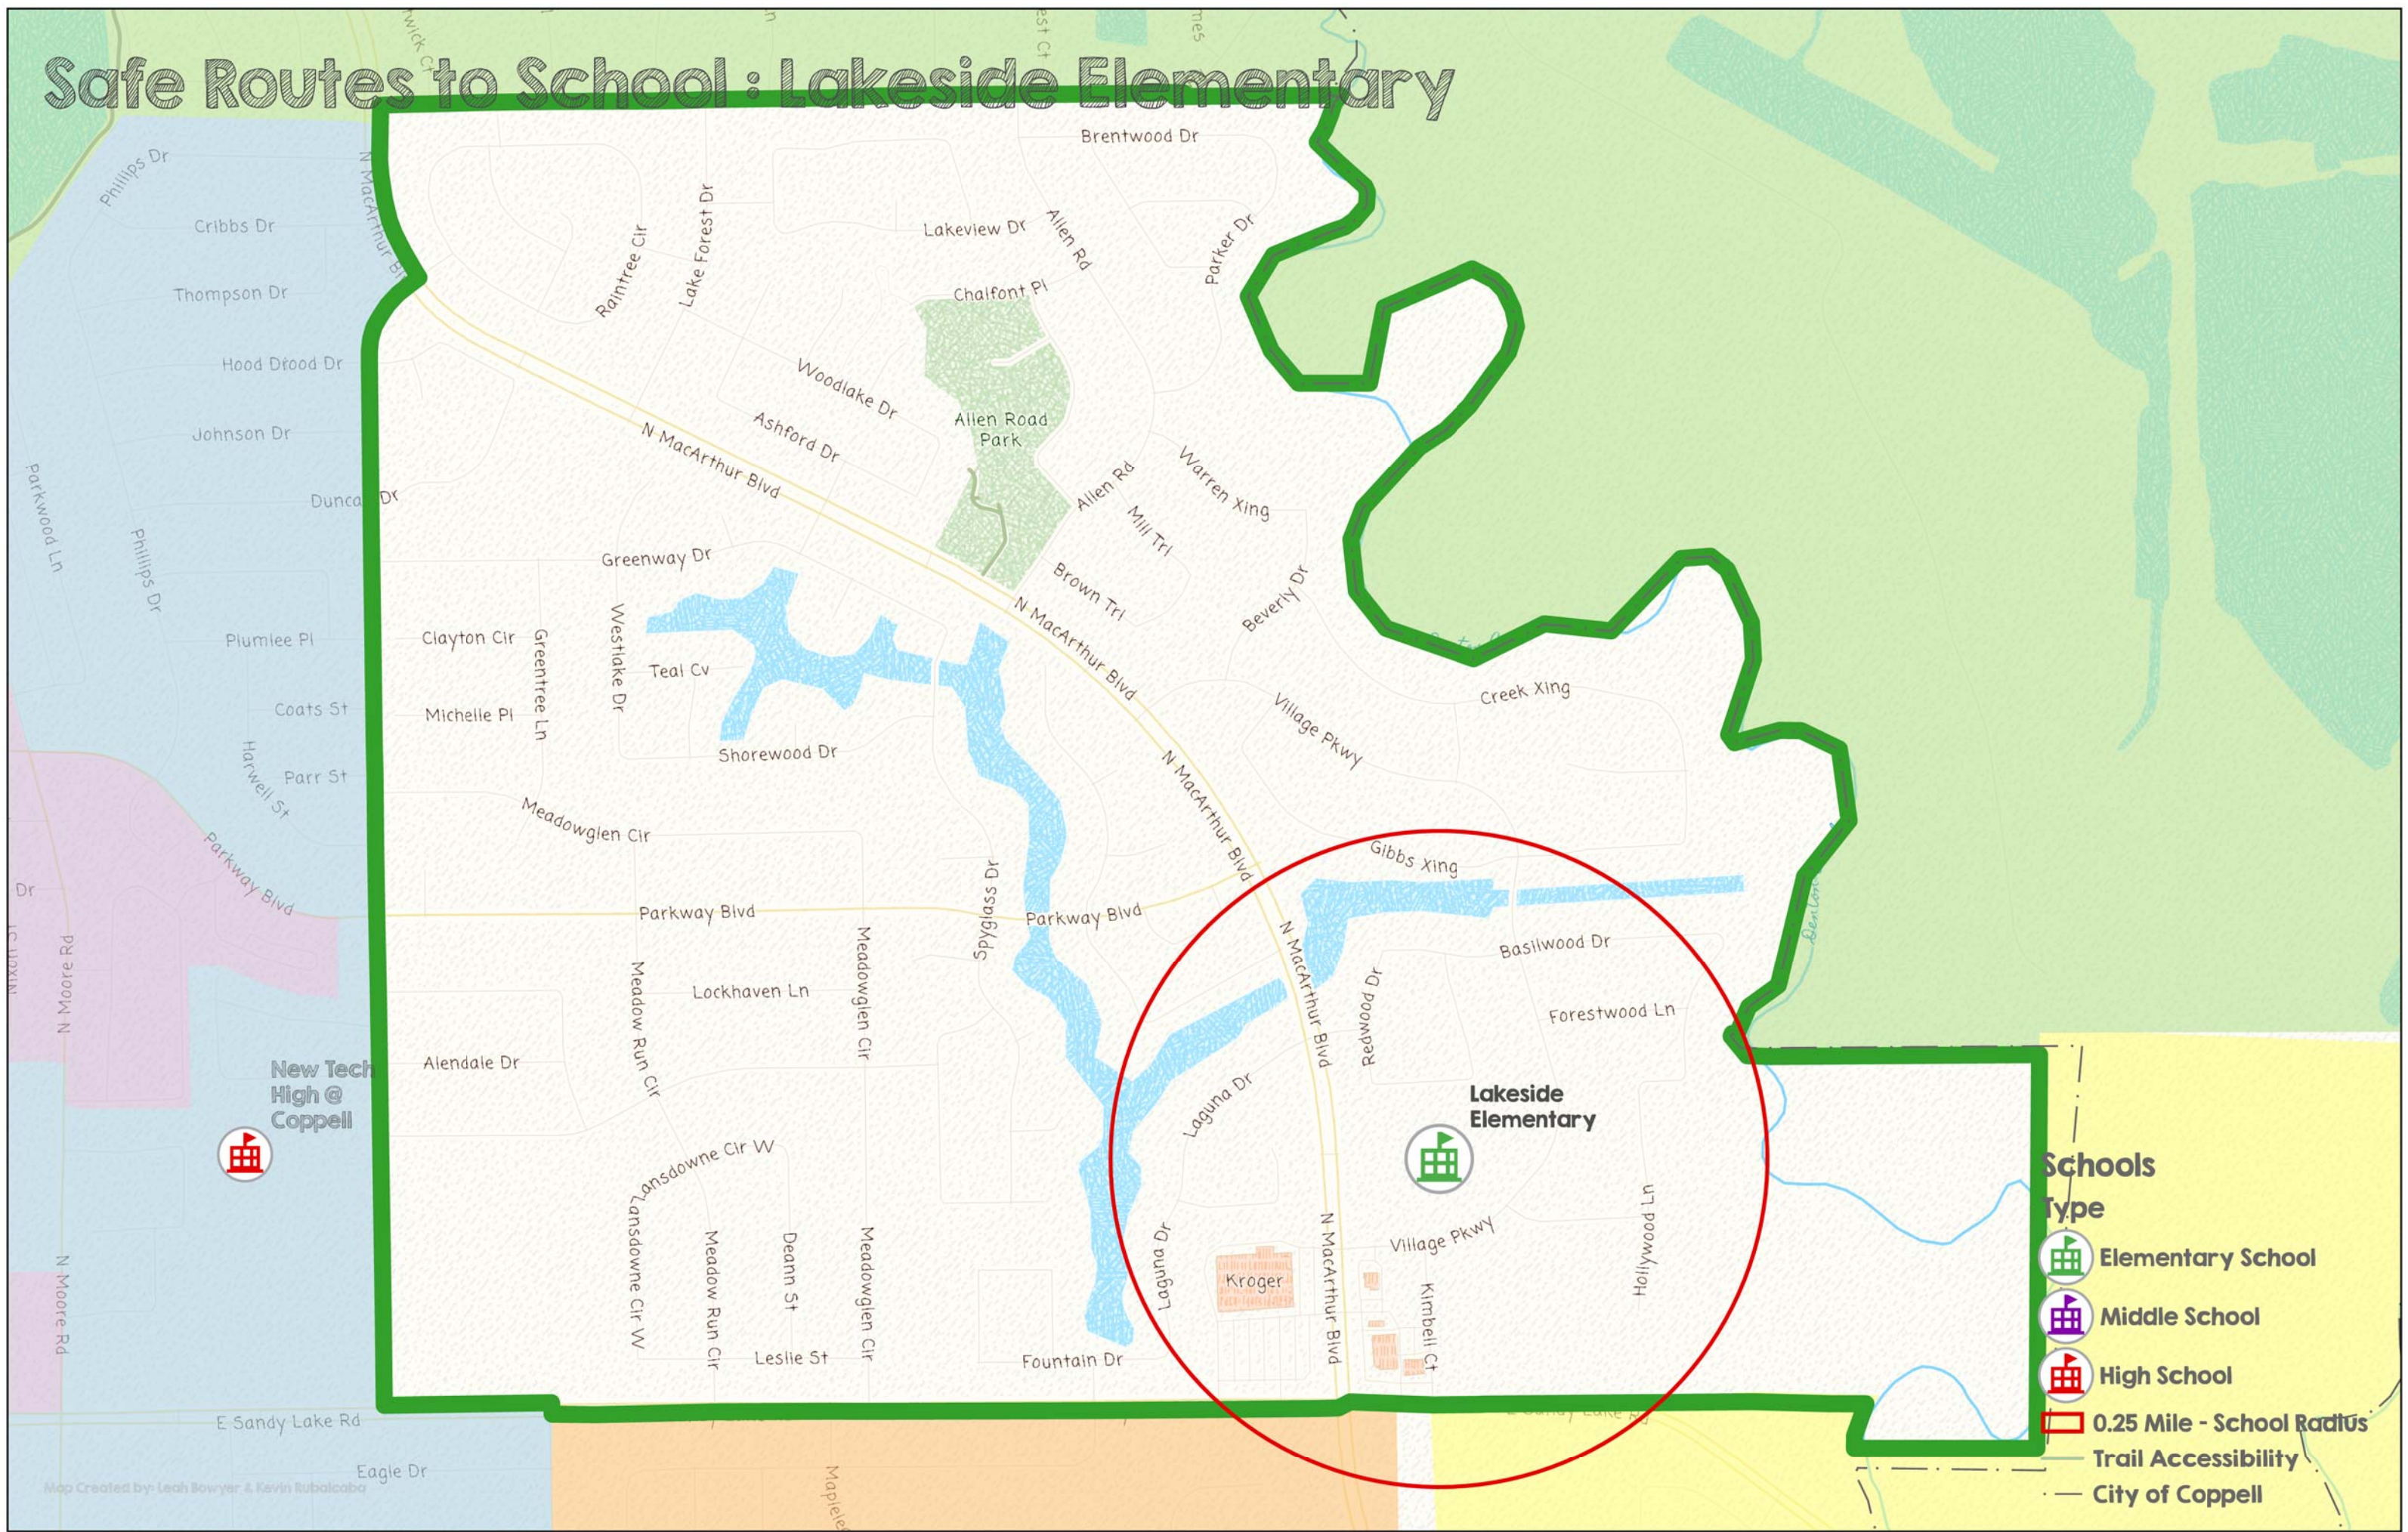

Safe Routes to School : Lakeside Elementary

New Tech High @ Coppell

Lakeside Elementary

Kroger

- Schools Type**
-  Elementary School
 -  Middle School
 -  High School
 -  0.25 Mile - School Radius
 -  Trail Accessibility
 -  City of Coppell