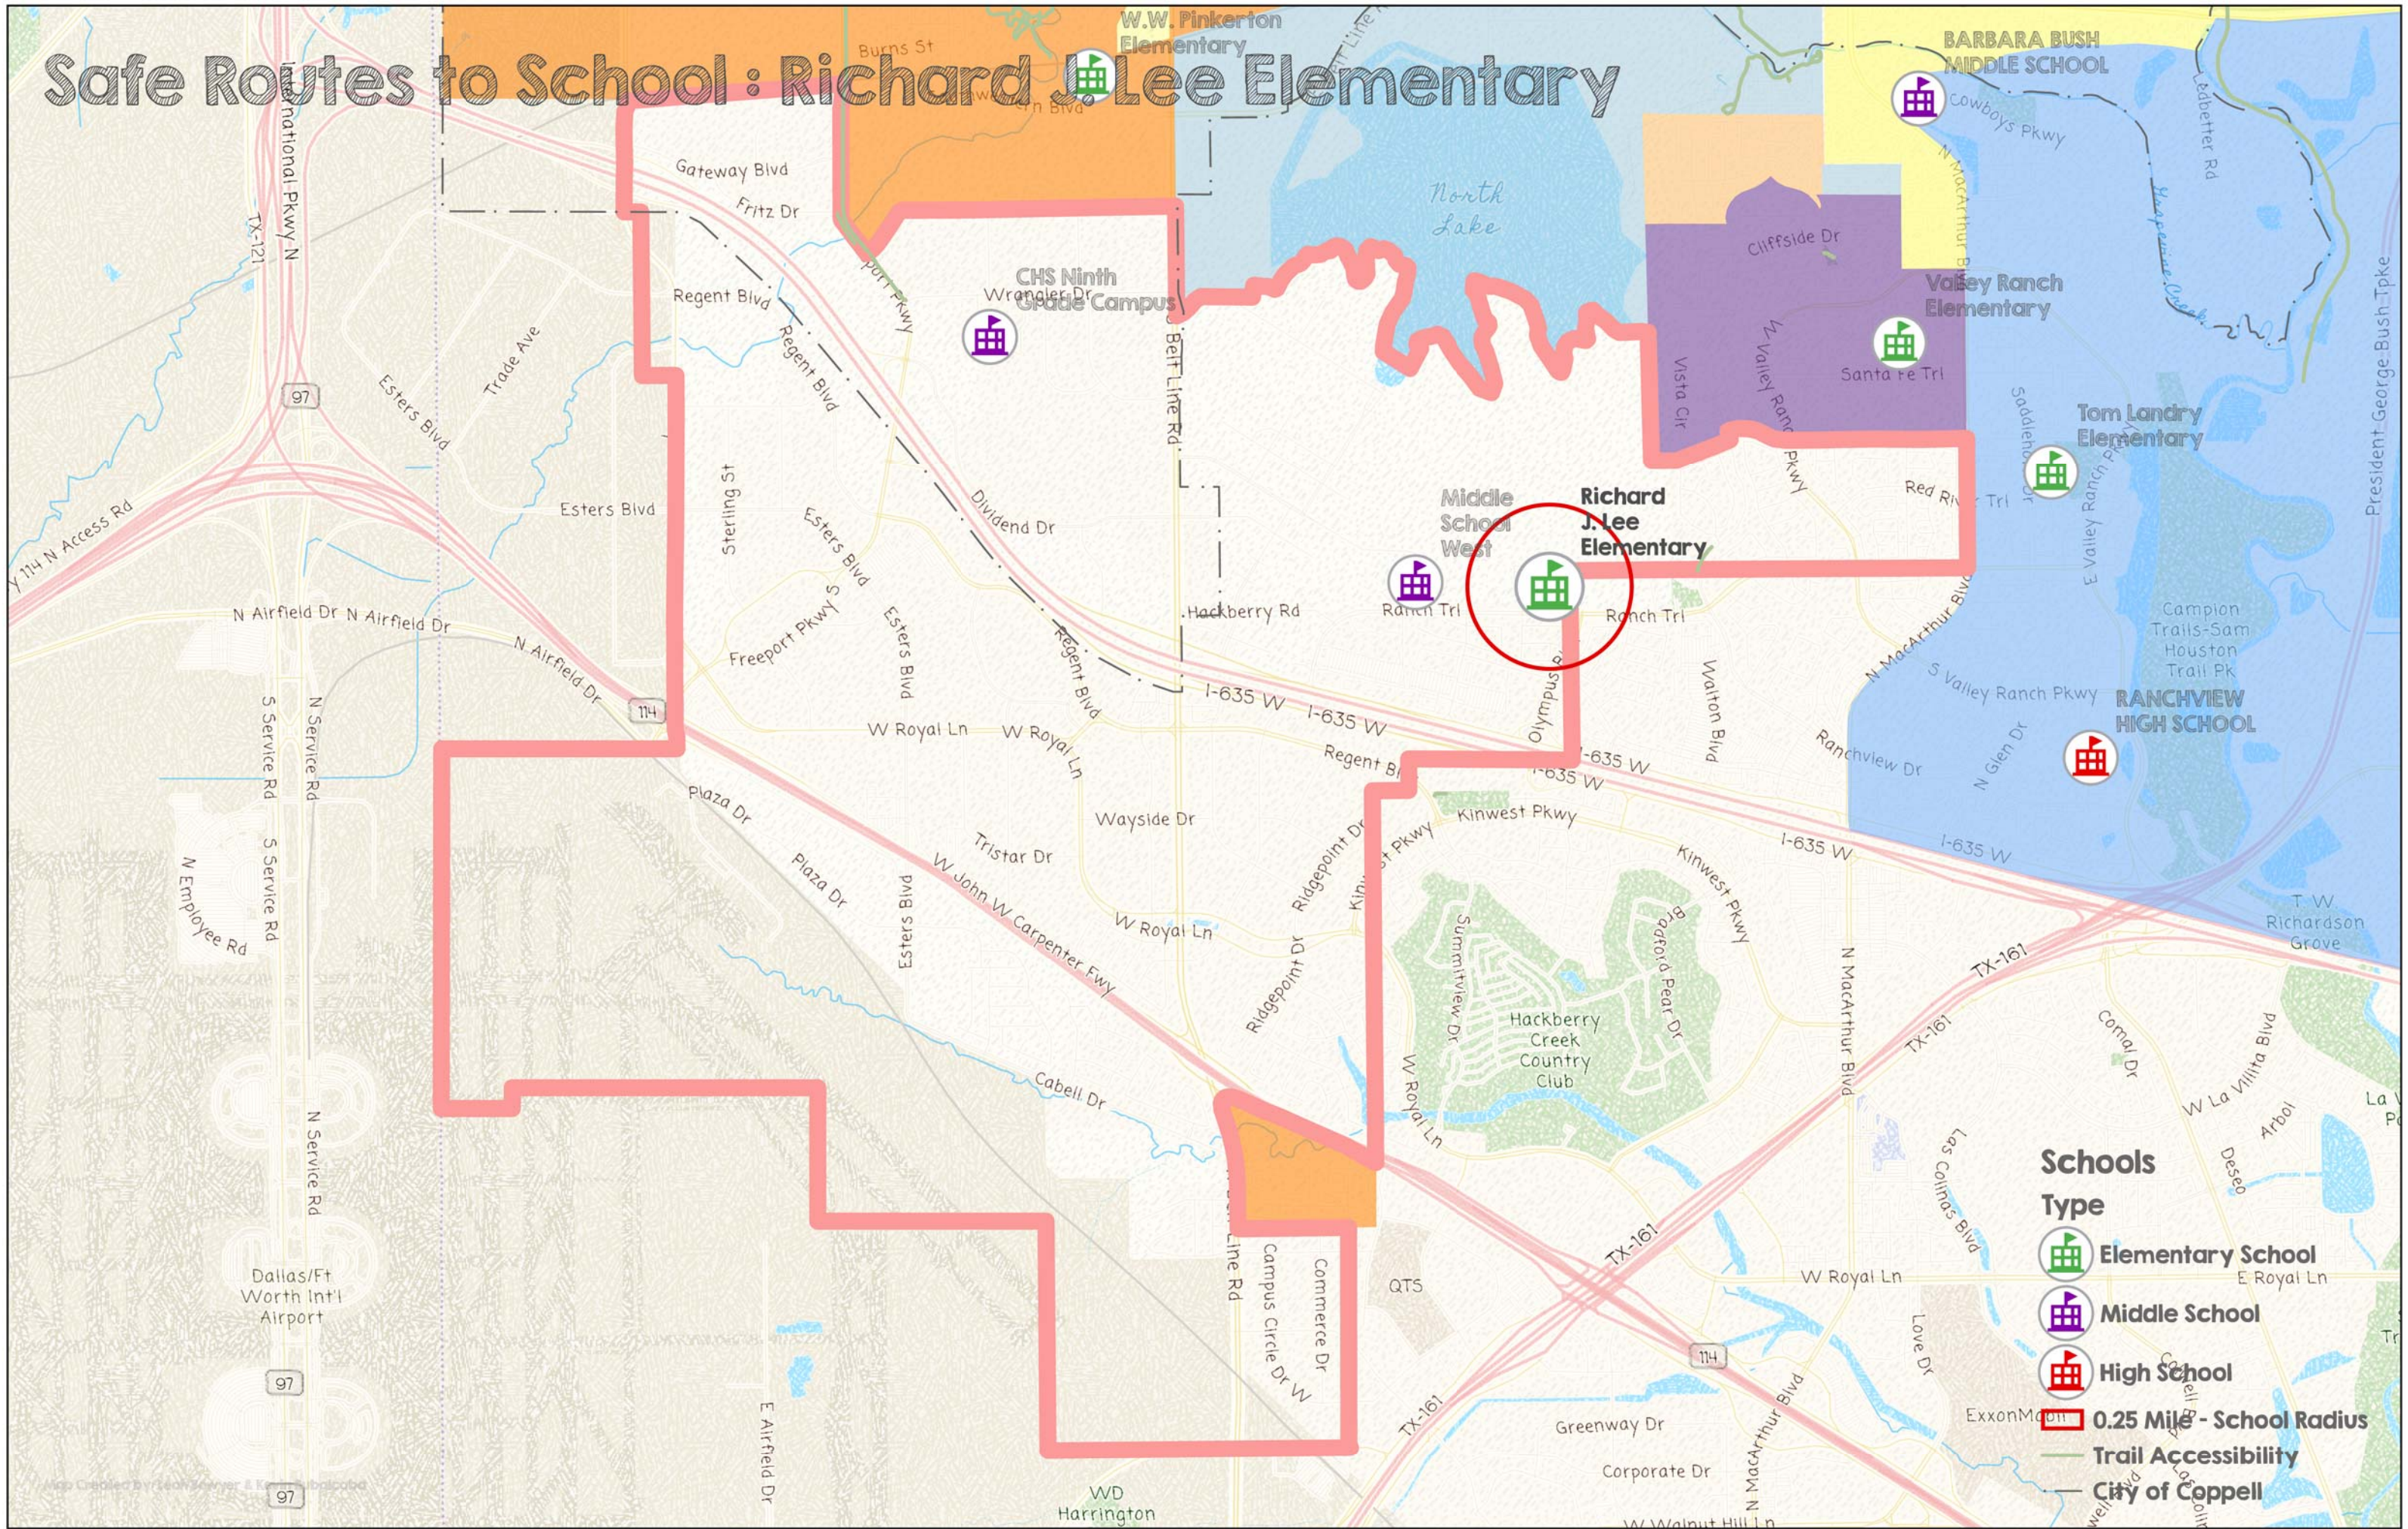

# Safe Routes to School : Richard J. Lee Elementary

**Schools Type**

- Elementary School
- Middle School
- High School
- 0.25 Mile - School Radius
- Trail Accessibility
- City of Coppell